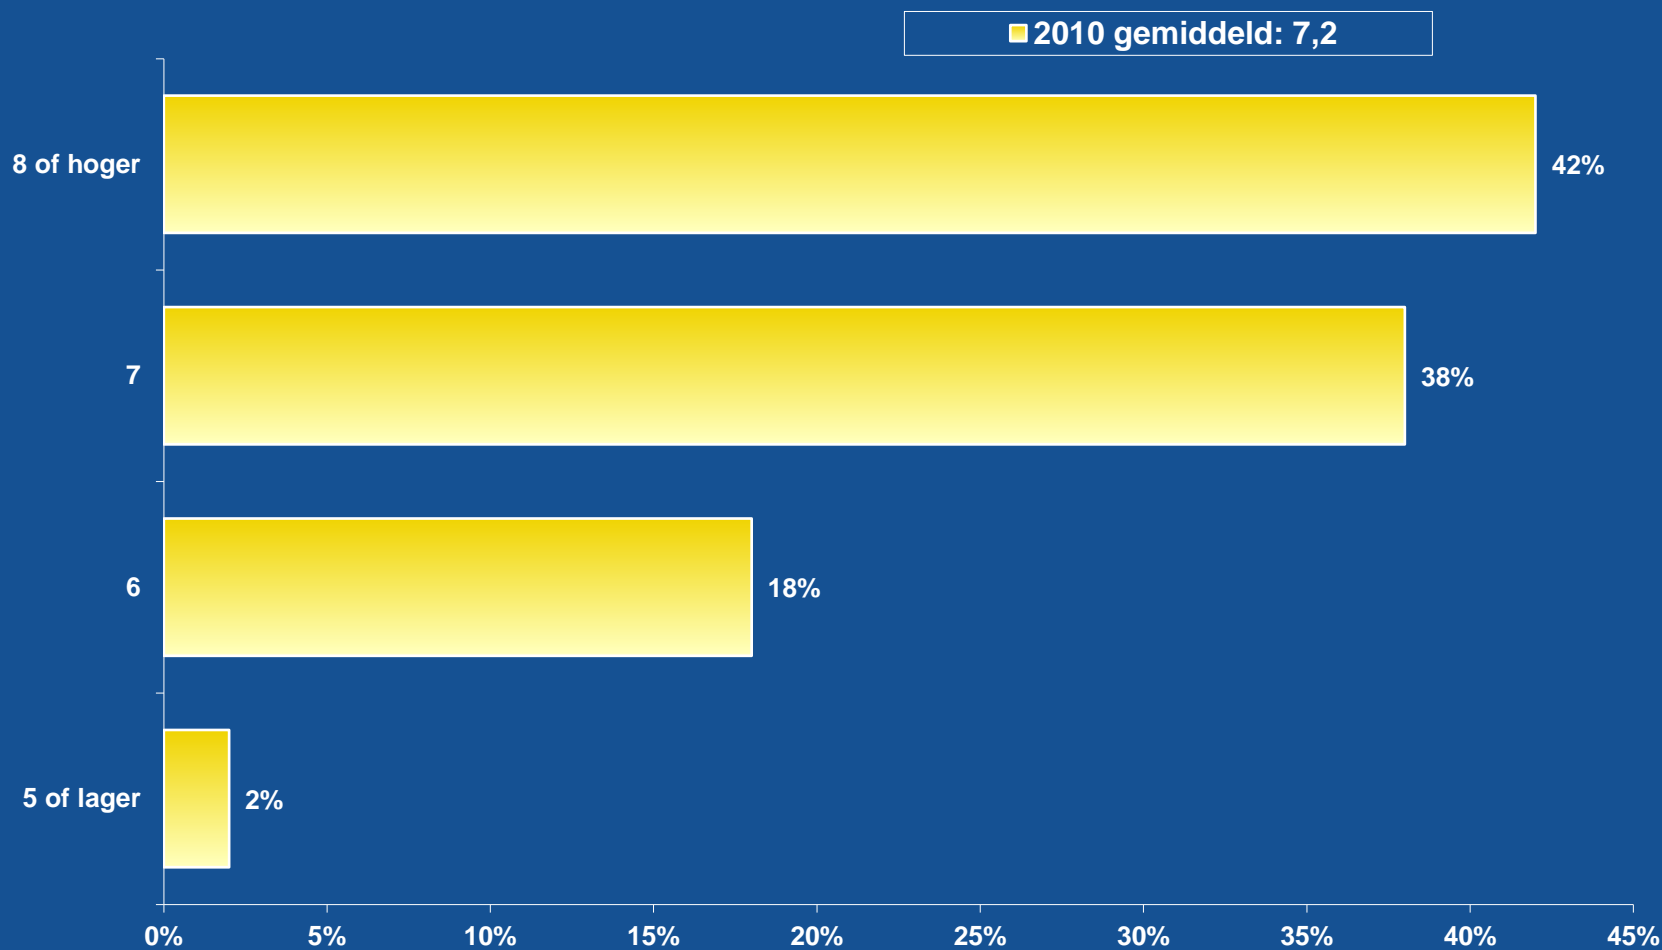

Eindoordeel exposanten