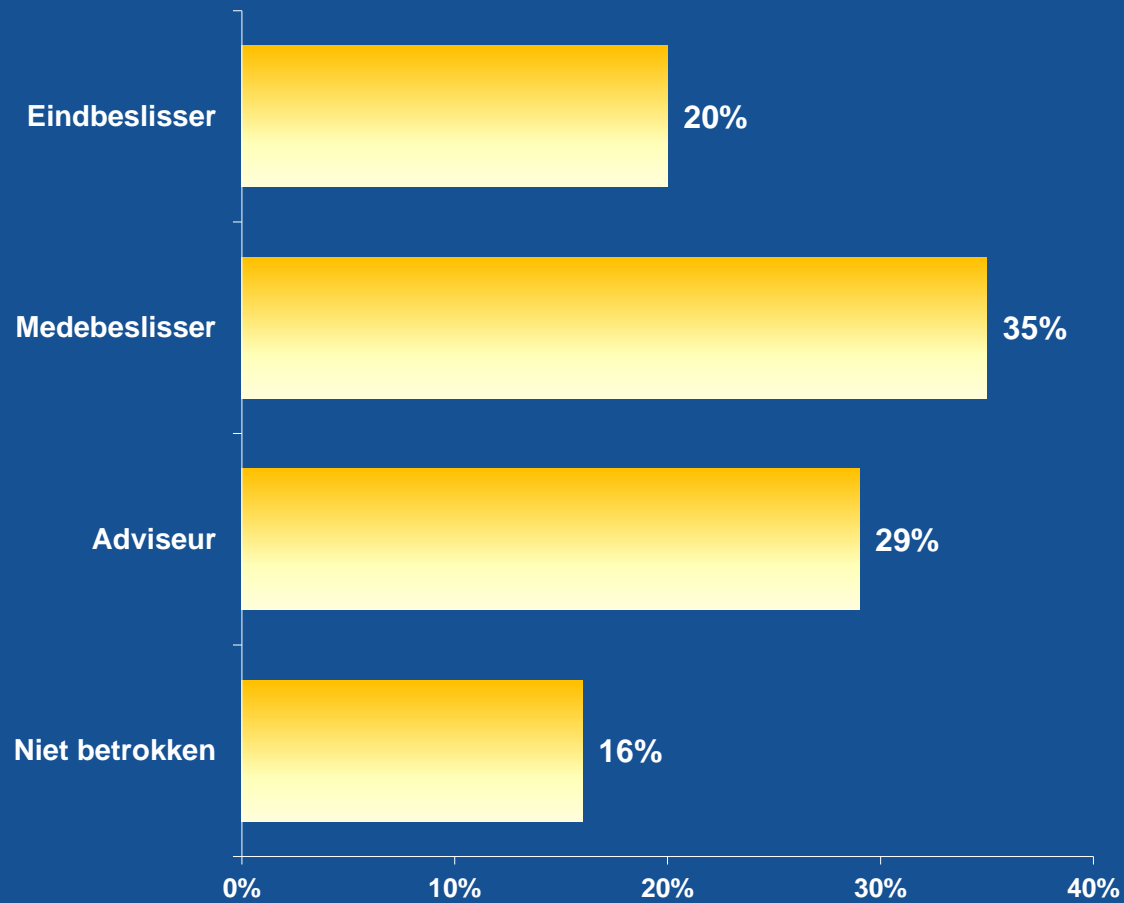

between people

**Resultaten bezoekers- / exposantenonderzoek
ICT & Logistiek 2010**

between people

Resultaten bezoekersonderzoek & -registratie

Herkomst bezoek naar sector

Herkomst bezoek naar functie

Beslissingsbevoegdheid

Oordeel beursaanbod

between people

A collage of eyes in various colors and a large eye with a digital iris. The collage on the left consists of many small, overlapping images of eyes in shades of blue, green, and brown. The large eye on the right has a digital, pixelated iris with a blue and green pattern.