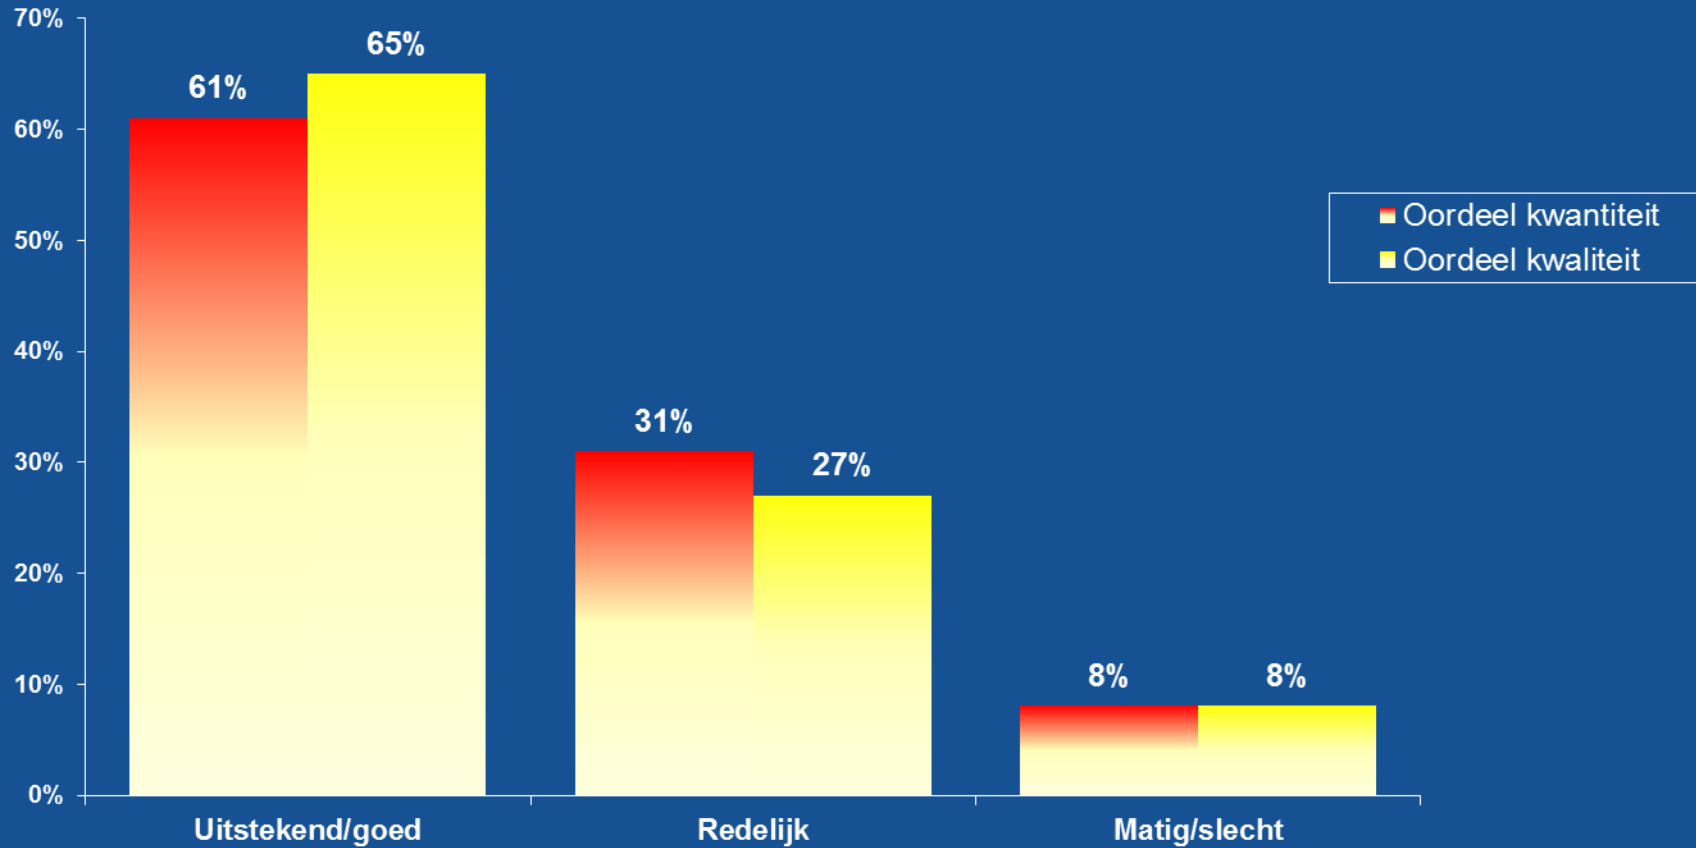

Oordeel aantal/kwaliteit bezoekers