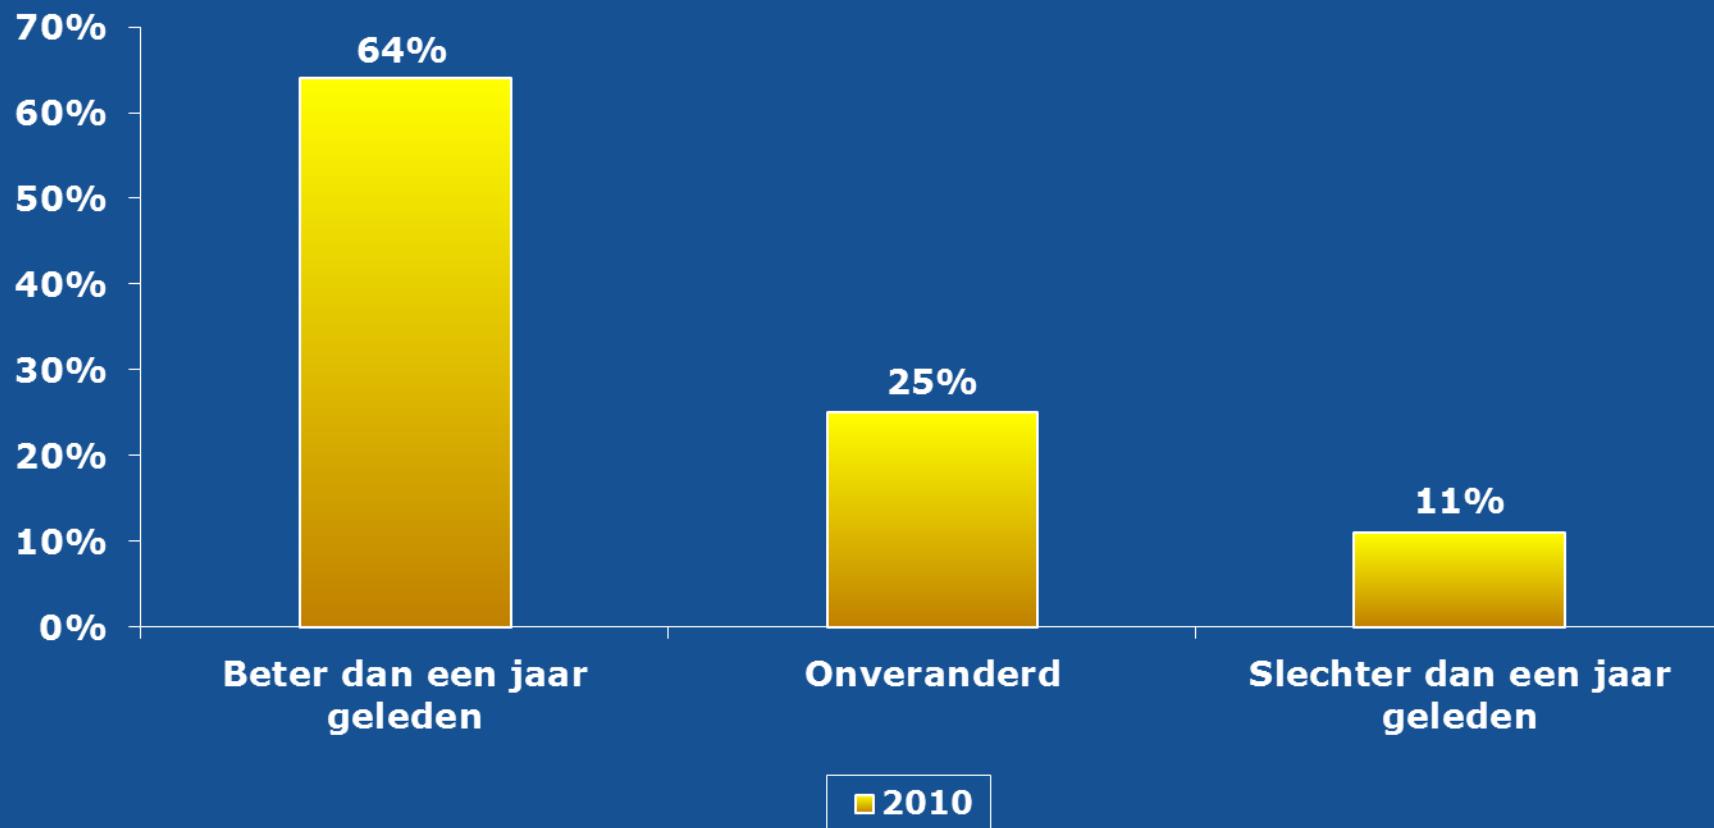

Oordeel omzetoontwikkeling t.o.v. jaar geleden